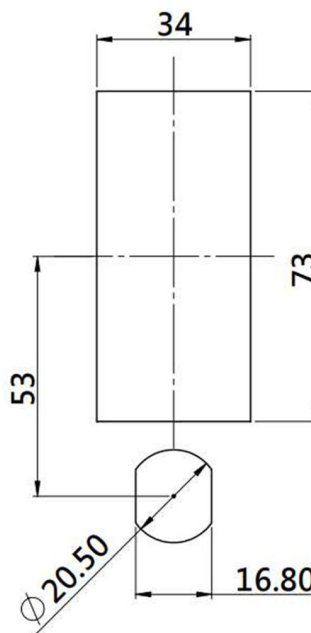

For Product Step File or 3D Model Send a Request Mail To info@nrack.com

Photo View

3D Rendered View

**PL - 009 - 1**

- Material: ABS
- Finish: Black / Grey

**CUT OUT**