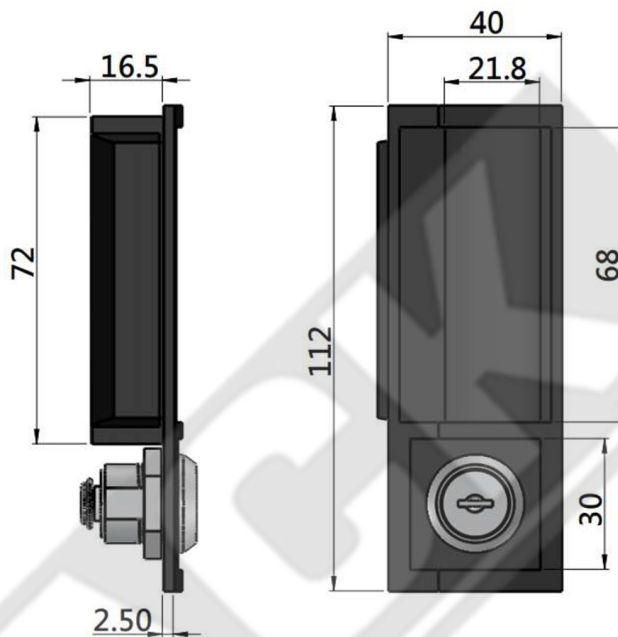

For Product Step File or 3D Model Send a Request Mail To info@nrack.com

Photo View

3D Rendered View

**PL - 009 - 1**

- Material: ABS
- Finish: Black / Grey

**CUT OUT**